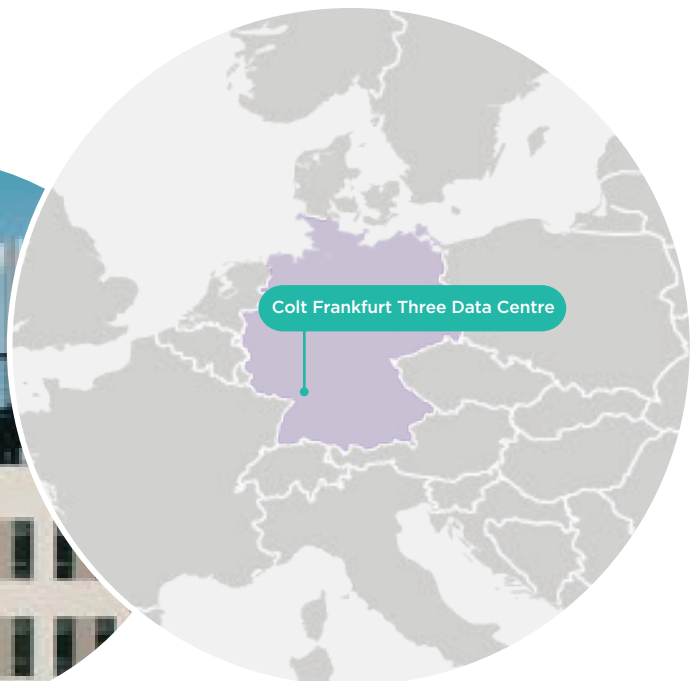

Colt Frankfurt Three Data Centre

New facility underway driven by 32.4MW of IT power.

Colt Frankfurt Three Data Centre is situated in the prime location of Wilhelm-Fay Strasse, Sossenheim. It is accessible from Frankfurt International Airport and all major transport hubs connecting to the city. Designed to a Tier 3 specification, this data centre is being built to offer state-of-the-art technology, access to highly resilient power, and a high concentration of fibre routes.

On completion, Colt Frankfurt Three Data Centre will provide 32.4MW of IT power and will span a gross site area of 12,599m², offering customers the ability to scale their IT infrastructure, as and when required.

Service excellence

- High level of reliability and resilience
- Consistent and efficient service delivery
- ITIL based service management methodology
- ISO 27001 certified

Our team is responsible for the entire design, build, and operation of our Colt Frankfurt Three Data Centre. This includes management of the data halls, capacity management, security, energy procurement and the programme of planned preventative and corrective maintenance work. With a single point of contact, you can be sure to receive the highest level of service to support your data centre needs 24/7, 365 days a year.