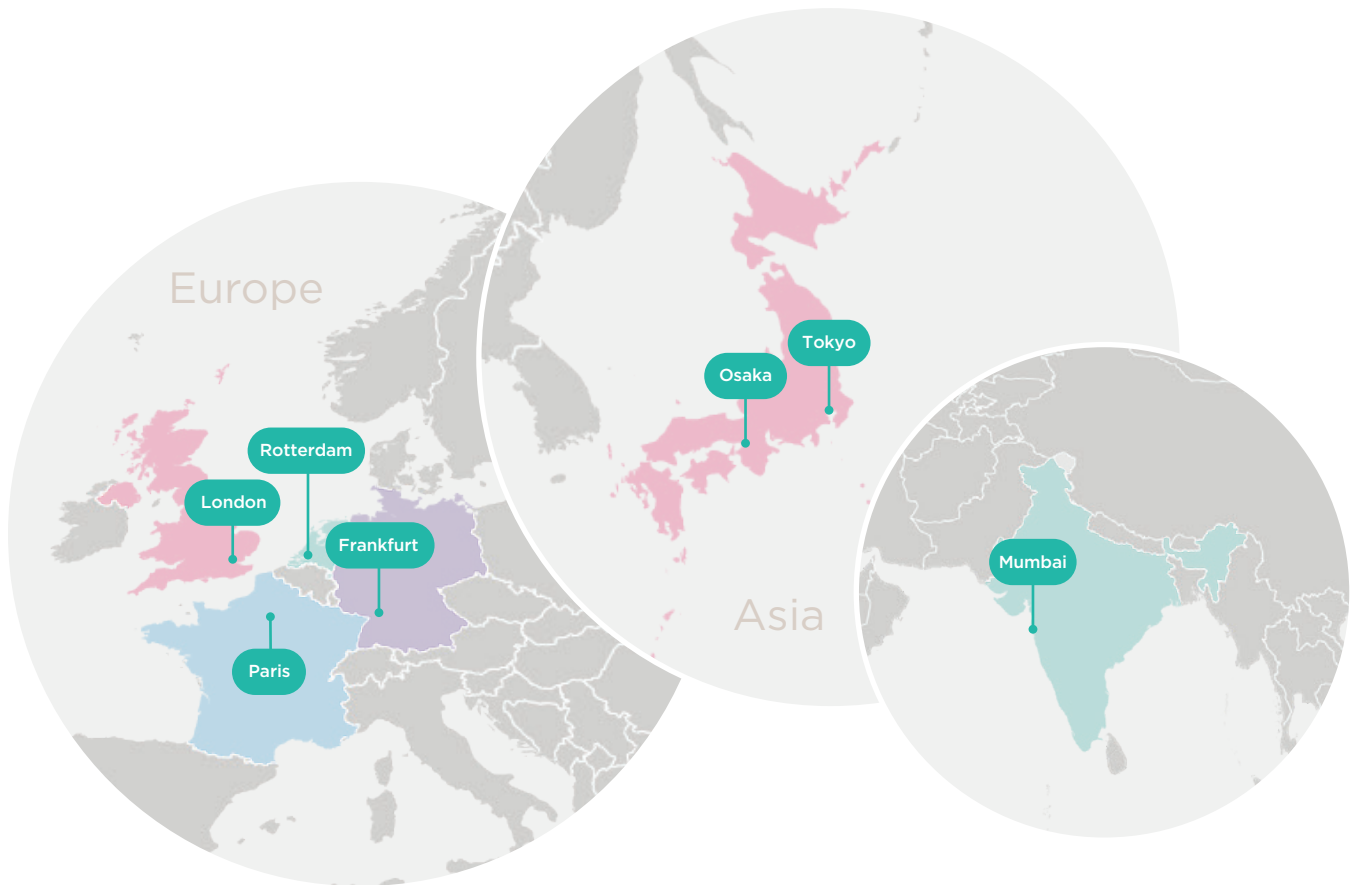

## Environmentals

- Close to Frankfurt International Airport
- No earthquake or flight path risk
- No flood risk designation by Environmental Agency
- Science based sustainability targets

## Our Carrier Neutral Data Centre Locations