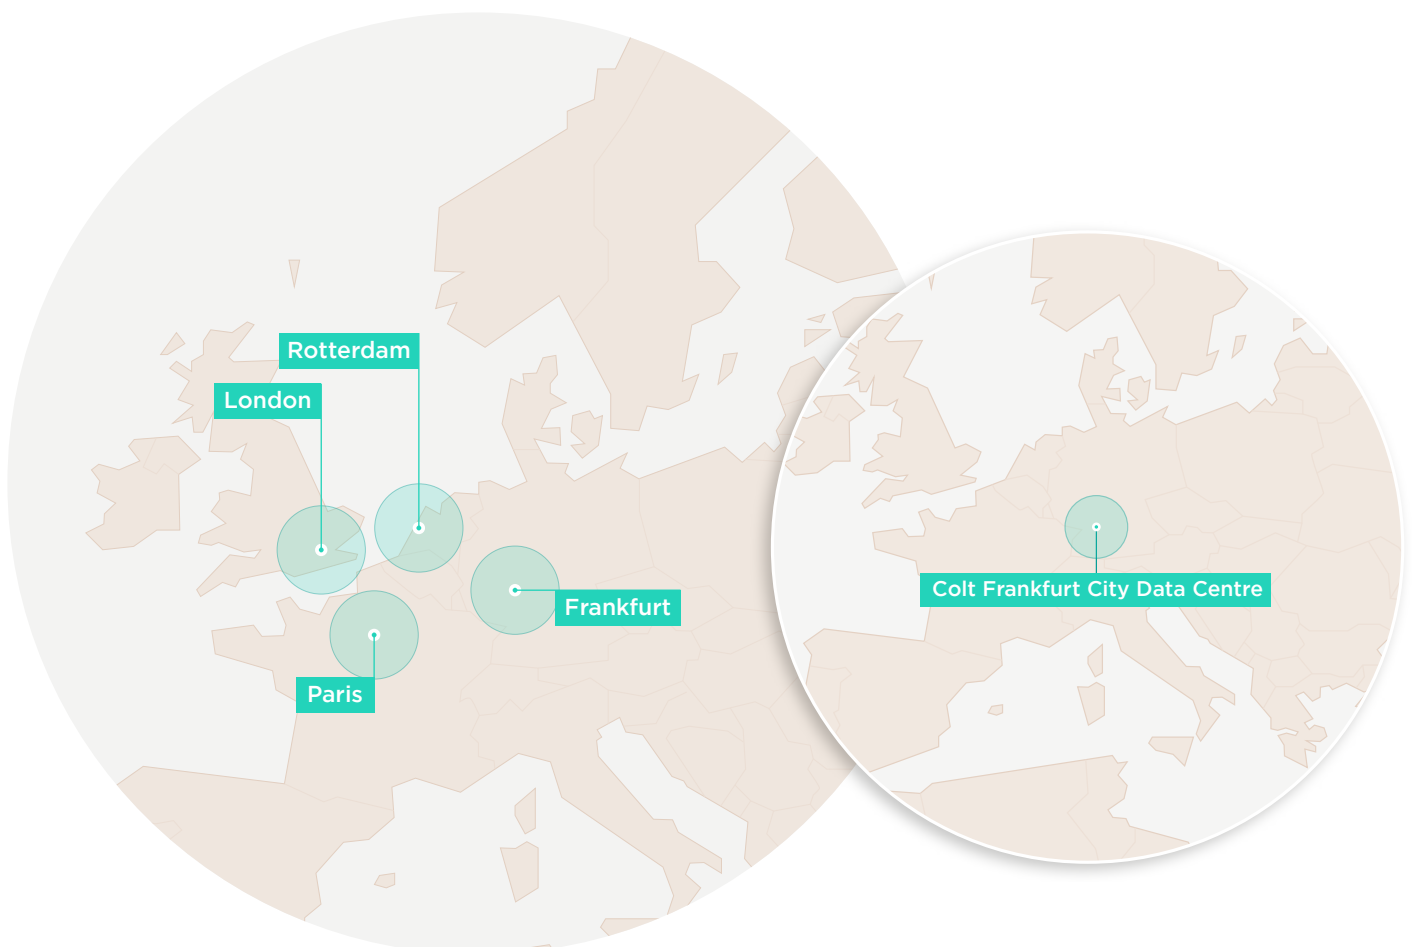

Colt Frankfurt City Data Centre

Powered by 2MW

Colt Frankfurt City Data Centre has 1,200sqm² of secure resilient space.

Highly efficient carrier neutral data centre facility in Frankfurt

Colt Frankfurt City Data Centre is located 13.8 km away from the nearest major airport, and 5 km from the railway station. This Colt Tier 3 data centre offers proven technology, resilience and 24/7 security. This facility provides 1,350sqm² of data centre space and alternative carrier routing.

With 2.4 MW of power available this data centre will ensure you have the scalability of energy supply exactly when required

Service excellence

- High level of reliability and resilience
- Consistent and efficient service delivery
- ITIL based service management methodology
- ISO 27001 and ISO 14001 certified

Our team is responsible for the entire mechanical and electrical infrastructure at Colt Frankfurt City Data Centre. This includes management of the data halls, capacity management, security, energy procurement and the programme of planned preventative and corrective maintenance work.

With a single point of contact, you can be sure of the highest level of service to support your data centre needs 24/7.