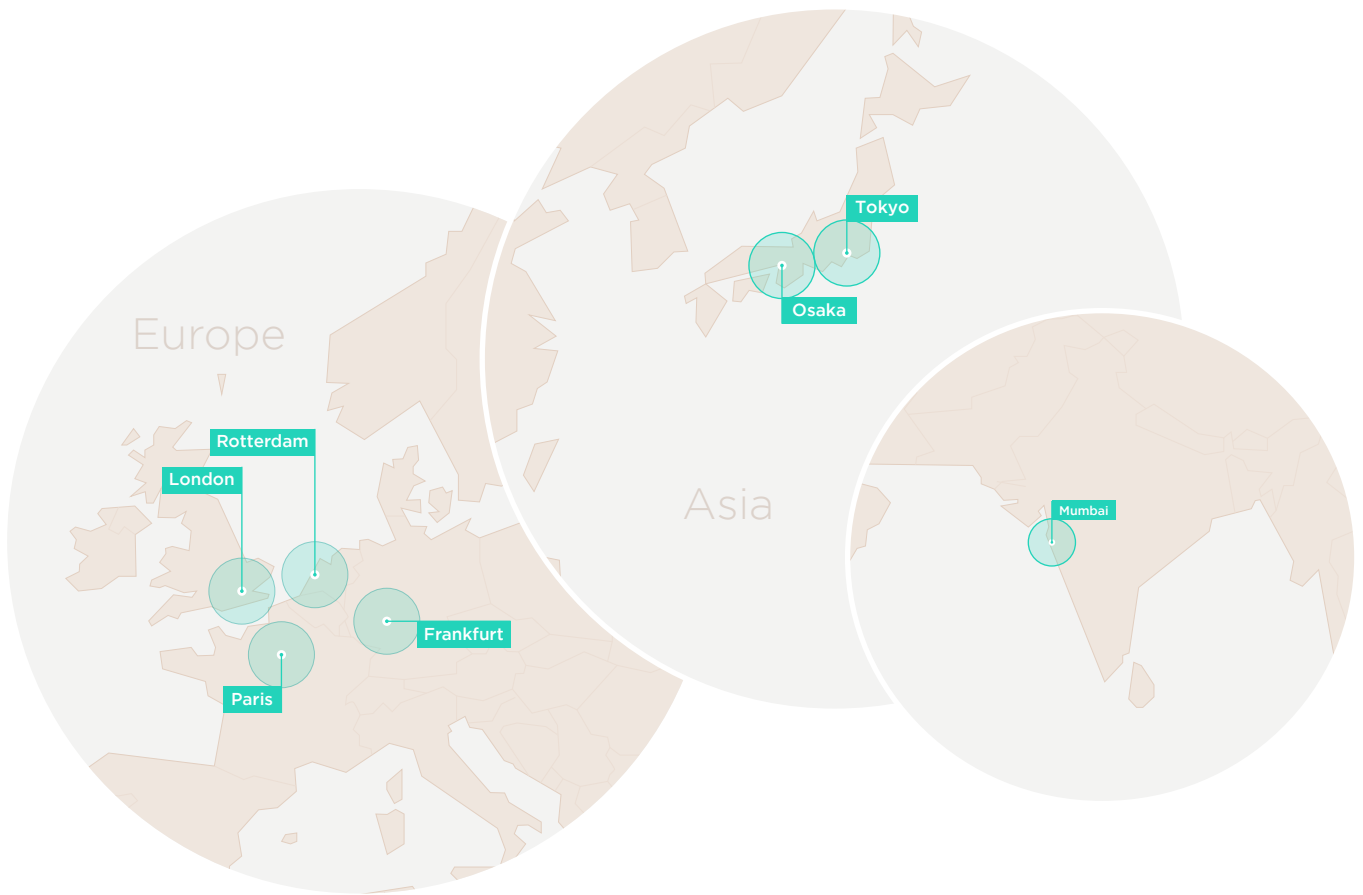

Environmentals

- No flood risk designation by Environmental Agency
- 13.5 km from the nearest airport
- 5 km from the nearest railway station
- Accessible by tram
- No earthquake or flight path risk

Energy Efficiency

- Fresh air drycooler & heat exchanger water cooling and DX mode back up
- 100% of green power used

Our Carrier Neutral Data Centre Locations

France

Colt Paris South West Data Centre

Germany

Colt Frankfurt City Data Centre
Colt Frankfurt West Data Centre

India

Colt Mumbai Data Centre

Japan

Colt Osaka Data Centre
Colt Osaka Keihanna Data Centre
Colt Tokyo Shiohama Data Centre
Colt Tokyo Inzai Data Centre
Colt Tokyo Inzai Data Centre Two
Colt Tokyo Inzai Data Centre Three
Colt Tokyo Otemachi Data Centre